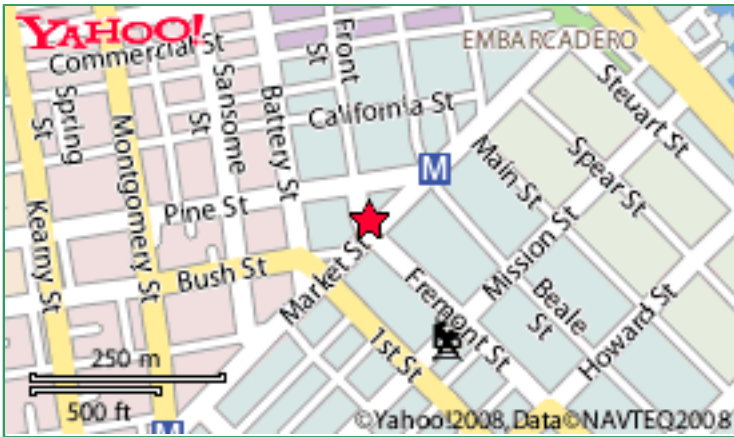

SpecialtySchools

Contact Information

Rogers Center For Learning The Omti Rogers

Address: 388 Market St, San Francisco, CA 94111

Phone: 415-623-2763

Website: www.specialtychools.info/rogers-center-for-learning-the-omti-rogers/1056/

E-Mail: N/A

Map

Business Hours

N/A

Forms Of Payment

N/A