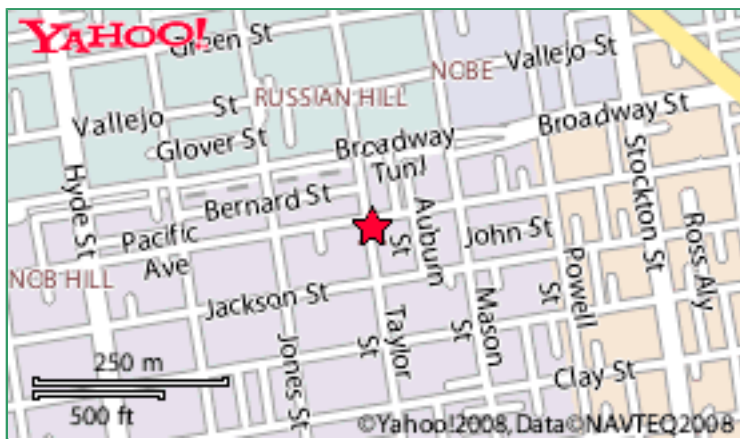

SpecialtySchools

Contact Information

The Best Educational Center

Address: 1095 Pacific Ave, San Francisco, CA 94133

Phone: 415-923-9288

Website: www.specialtychools.info/the-best-educational-center/1140/

E-Mail: N/A

Map

Business Hours

N/A

Forms Of Payment

N/A