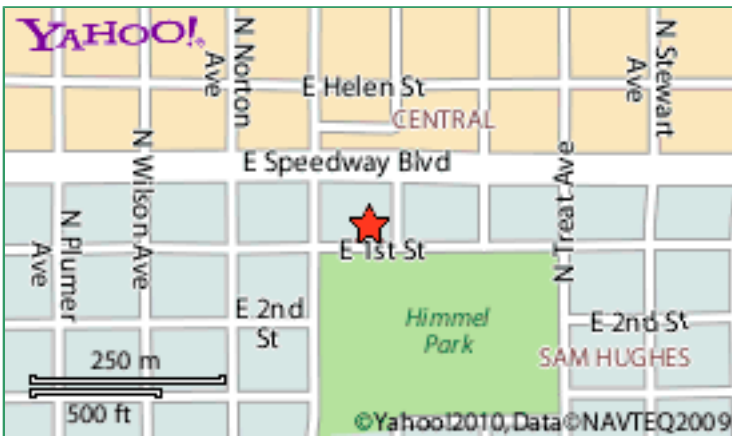

### Edge Charter High School

2555 E 1st St Ste 111

Tucson, AZ 85716

(520) 881-1389

Website: N/A

E-Mail: N/A

## Map