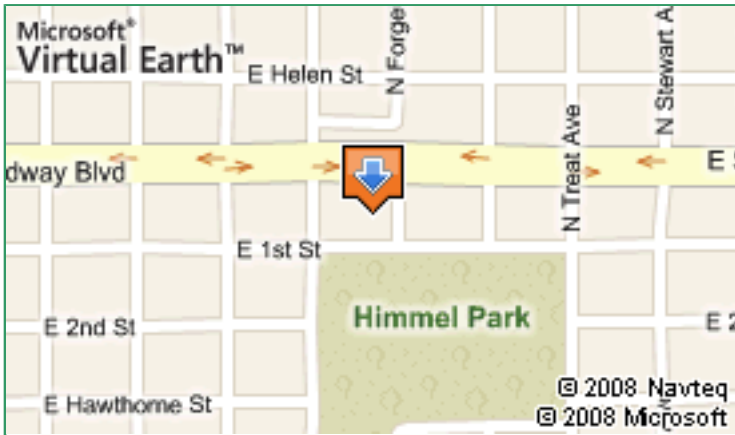

SpecialtySchools

Contact Information

Edge Charter High School

Address: 2555 E 1st St Ste 111, Tucson, AZ 85716

Phone: 520-881-1389

Website: www.specialtychools.info/edge-charter-high-school/230/

E-Mail: N/A

Map

Business Hours

N/A

Forms Of Payment

N/A