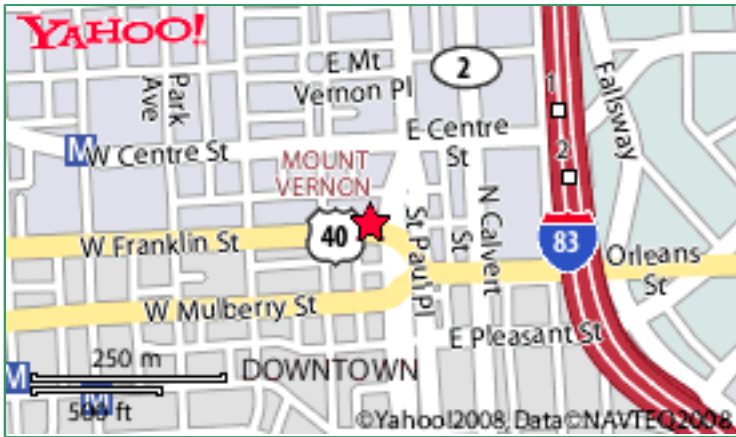

SpecialtySchools

Contact Information

New Foundations

Address: 20 E Franklin St, Baltimore, MD 21202

Phone: 410-576-1132

Website: www.specialtychools.info/new-foundations/2534/

E-Mail: N/A

Map